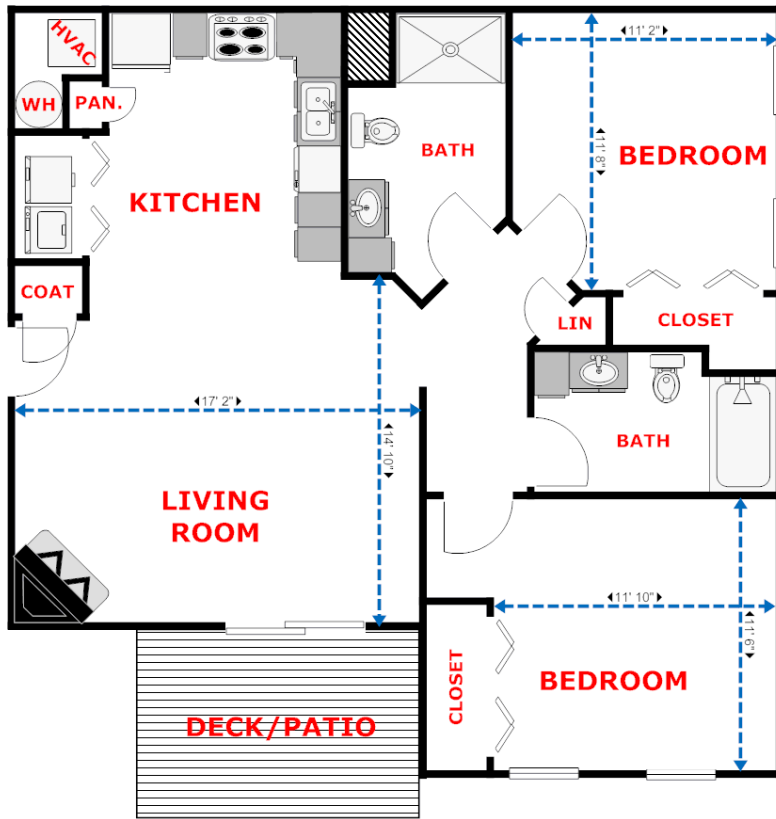

**Floorplan Disclaimer:** Floorplans depicted may not represent every rental unit as actual dimensions may vary. Dimensions and calculated square footage are approximate.

All Rates & Information are effective February 1, 2018, and are subject to change at any time.

# GREEN MEADOW COURT APARTMENTS

2-Bedroom / 2-Bath | 980 Square Feet

10-80 Green Meadow Court, North Liberty, Iowa, 52317

**319.645.0088**

[hawkeye-management.com](http://hawkeye-management.com)